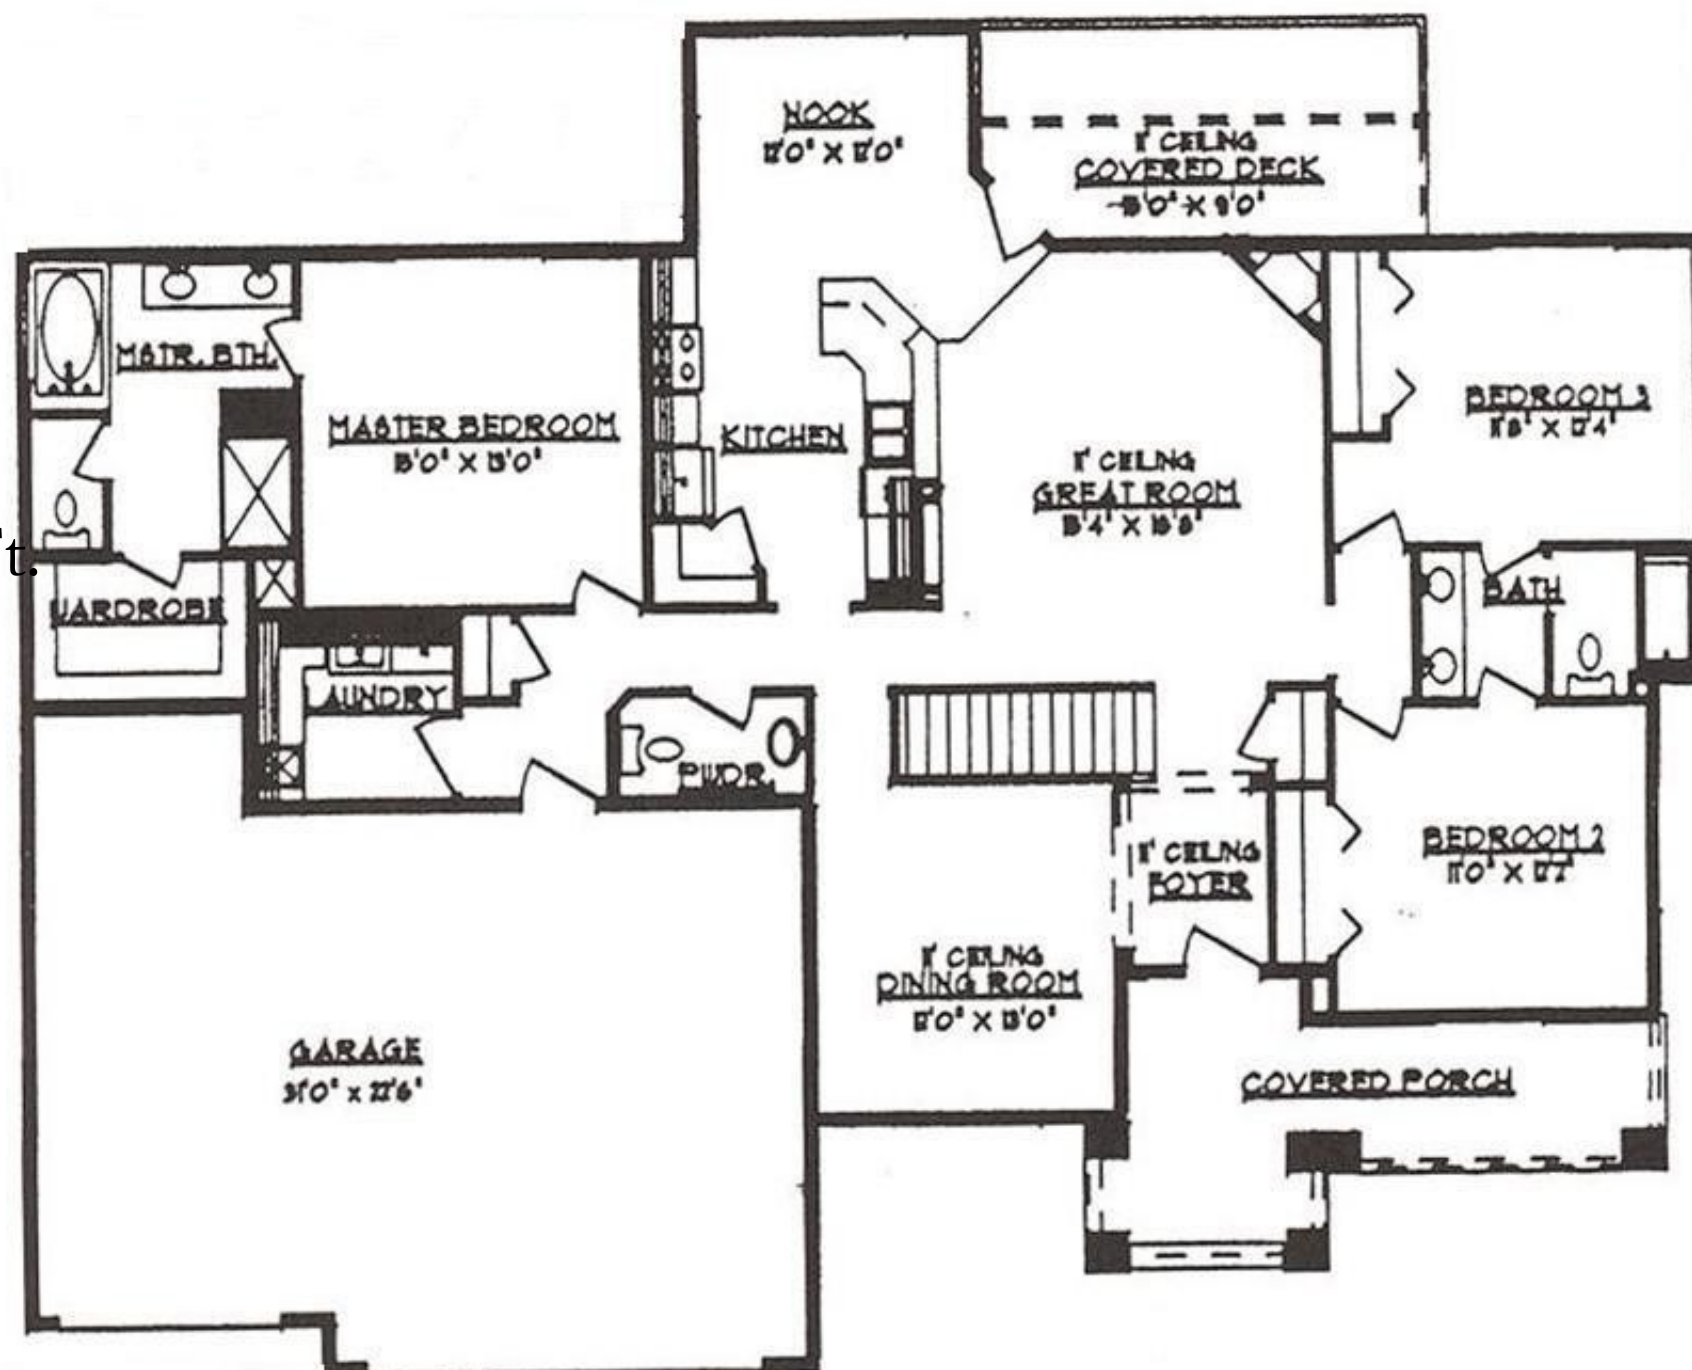

The Emerson

3,636 Sq. Ft.

Square Footage

Main Floor: 1986 Sq. Ft.

Basement: 1650 Sq. Ft.

Total: 3636 Sq. Ft.

RON ASMUS
Homes Inc

Marijo Bowe
509-430-2242