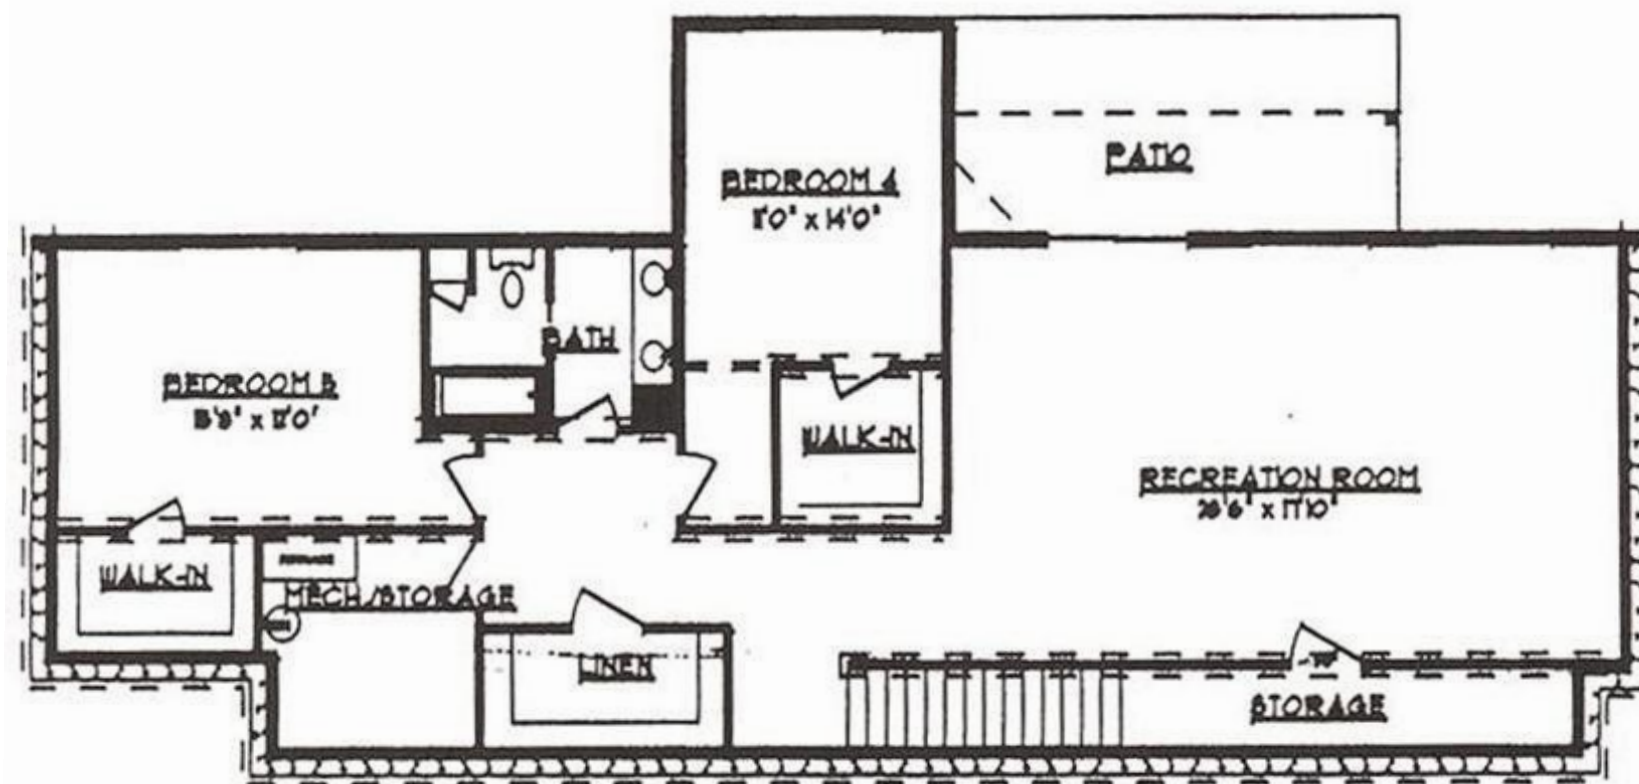

The Emerson

3,636 Sq. Ft.

Square Footage

Main Floor: 1986 Sq. Ft.

Basement: 1650 Sq. Ft.

Total: 3636 Sq. Ft.

RON ASMUS
Homes Inc

Marijo Bowe
509-430-2242